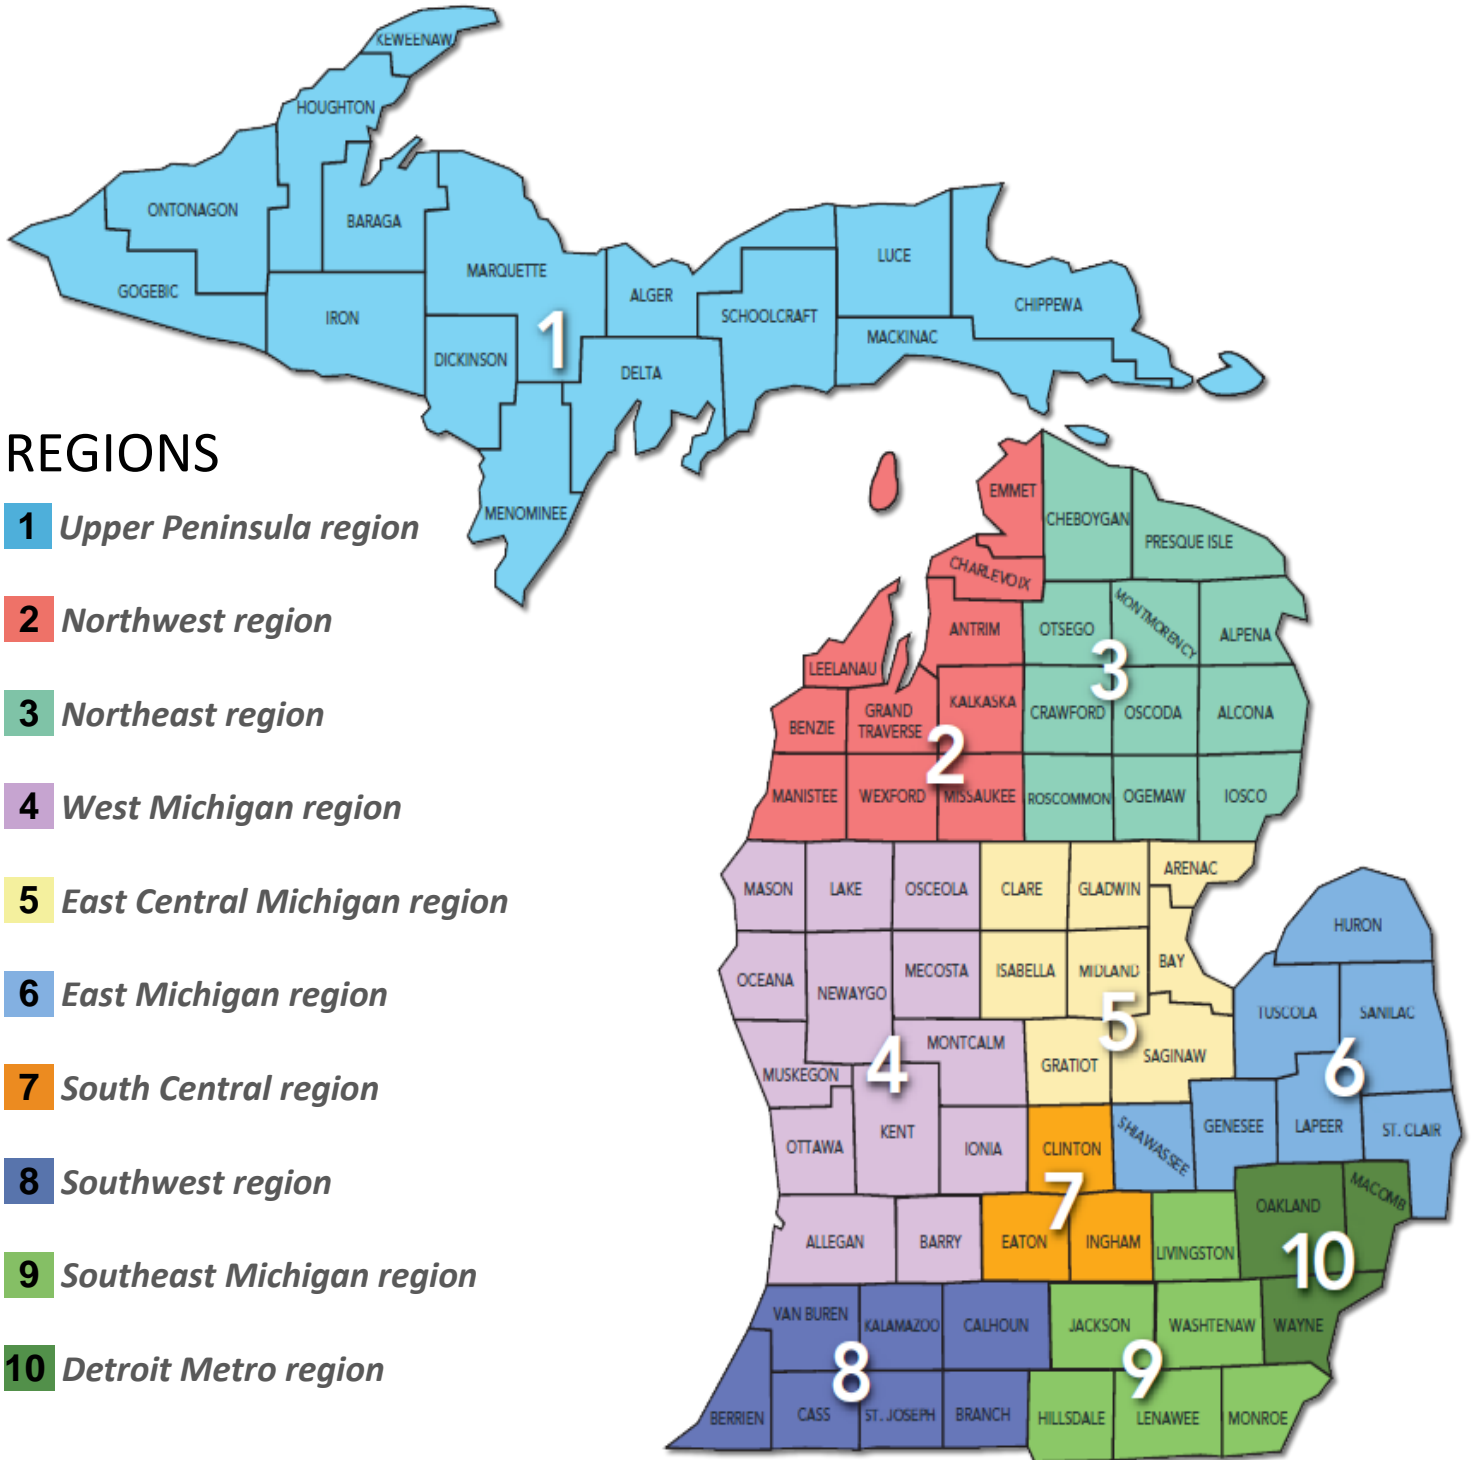

# Business Resource Network (BRN) Contacts

1. **Upper Peninsula region**  
**Upper Peninsula Talent Council**  
 Debb Brunell  
 906-482-6916 x [1621dbrunell@isupward.org](mailto:1621dbrunell@isupward.org)
  
2. **Northwest region**  
**Northwest Michigan Works!**  
 (Antrim, Benzie, Charlevoix, Emmet, Grand Traverse, Kalkaska, Leelanau, Manistee, Missaukee, Wexford counties)  
 Evelyn Szpliet  
 231-631-2613, [evelyn.szpliet@networksnorthwest.org](mailto:evelyn.szpliet@networksnorthwest.org)
  
3. **Northeast region**  
**Michigan Works! Region 7B**  
 (Iosco, Ogemaw, Roscommon counties)  
 Carol Roshy  
[croshy@michworks4u.org](mailto:croshy@michworks4u.org)  
  
**Northeast Michigan Consortium**  
 (Alcona, Alpena, Cheboygan, Crawford, Montmorency, Oscoda, Otsego, Presque Isle counties)  
 Collin Hoffmeyer  
 989.733.8548 x2324, [hoffmeyerc@nemcworks.org](mailto:hoffmeyerc@nemcworks.org)
  
4. **West Michigan region**  
**West Michigan Works!**  
 (Allegan, Barry, Ionia, Kent, Montcalm, Muskegon, Ottawa counties)  
 Jennifer Mitchell  
 616-336-3613, [jmitchell@westmiworks.org](mailto:jmitchell@westmiworks.org)  
  
**Michigan Works! West Central**  
 (Lake, Mason, Mecosta, Newaygo, Oceana, Osceola counties)  
 Shelly Keene  
 231- 660-0285, [skeene@michworkswc.org](mailto:skeene@michworkswc.org)
  
5. **East Central Michigan region**  
**Great Lakes Bay Michigan Works!**  
 (Bay, Gratiot, Isabella, Midland, Saginaw counties)  
 Kristen Wenzel  
 989-754-1144x205, [kristenw@michiganworks.com](mailto:kristenw@michiganworks.com)  
  
**Michigan Works! Region 7B**  
 (Arenac, Clare, Gladwin counties)  
 Vicky Stickler  
[vstickler@michworks4u.org](mailto:vstickler@michworks4u.org)
  
6. **East Michigan region**  
**GST Michigan Works!**  
 (Genesee, Huron, Lapeer, Sanilac, Shiawassee, Tuscola counties)  
 Cindy Thornthwaite  
 810-233-5974x352, [cthornthwaite@gstmiworks.org](mailto:cthornthwaite@gstmiworks.org)  
  
**Macomb / St. Clair Workforce Development Board**  
 (St. Clair County)  
 Colin Miller  
 586-469-5023, [colin@macomb-stclairworks.org](mailto:colin@macomb-stclairworks.org)
  
7. **South Central region**  
**Capital Area Michigan Works!**  
 (Clinton, Eaton, Ingham counties)  
 Erin McKenzie  
 517-492-5518, [emckenzie@camw.net](mailto:emckenzie@camw.net)
  
8. **Southwest region**  
**Michigan Works! Southwest**  
 (Branch, Calhoun, Kalamazoo, St. Joseph counties)  
 Kelli Adams  
 269-338-1974, [kelli@ernsuccesscoach.com](mailto:kelli@ernsuccesscoach.com)  
  
**Michigan Works! Berrien, Cass, Van Buren, an affiliate of Kinexus**  
 (Berrien, Cass, Van Buren counties)  
 Duane Berger  
 269-927-1064 x1129, [bergerd@kinexus.org](mailto:bergerd@kinexus.org)
  
9. **Southeast Michigan region**  
**Michigan Works! Southeast**  
 (Hillsdale, Jackson, Lenawee, Livingston, Washtenaw counties)  
 Sandy Vallance  
 517-607-9137, [jaligoe@mwse.org](mailto:jaligoe@mwse.org)  
  
**Southeast Michigan Community Alliance (SEMCA) Michigan Works!**  
 (Monroe County)  
 Collin Mays  
 734-229-3518, [svallance@mwse.org](mailto:svallance@mwse.org)
  
10. **Detroit Metro region**  
**Detroit Employment Solutions Corporation**  
 (City of Detroit, Wayne County)  
 Layna Gardner-Lott  
 313-628-2225 x 373, [lgardnerlott@detempsol.org](mailto:lgardnerlott@detempsol.org)  
  
**Macomb / St. Clair Workforce Development Board**  
 (Macomb County)  
 Colin Miller  
 586-469-5023, [colin@macomb-stclairworks.org](mailto:colin@macomb-stclairworks.org)  
  
**Oakland County Michigan Works!**  
 (Oakland County)  
 Liz Rivard-Weston  
 248-858-0922, [rivardwestone@oakgov.com](mailto:rivardwestone@oakgov.com)  
  
**Southeast Michigan Community Alliance (SEMCA) Michigan Works!**  
 (Out-Wayne County)  
 Collin Mays  
 734-229-3518, [svallance@mwse.org](mailto:svallance@mwse.org)