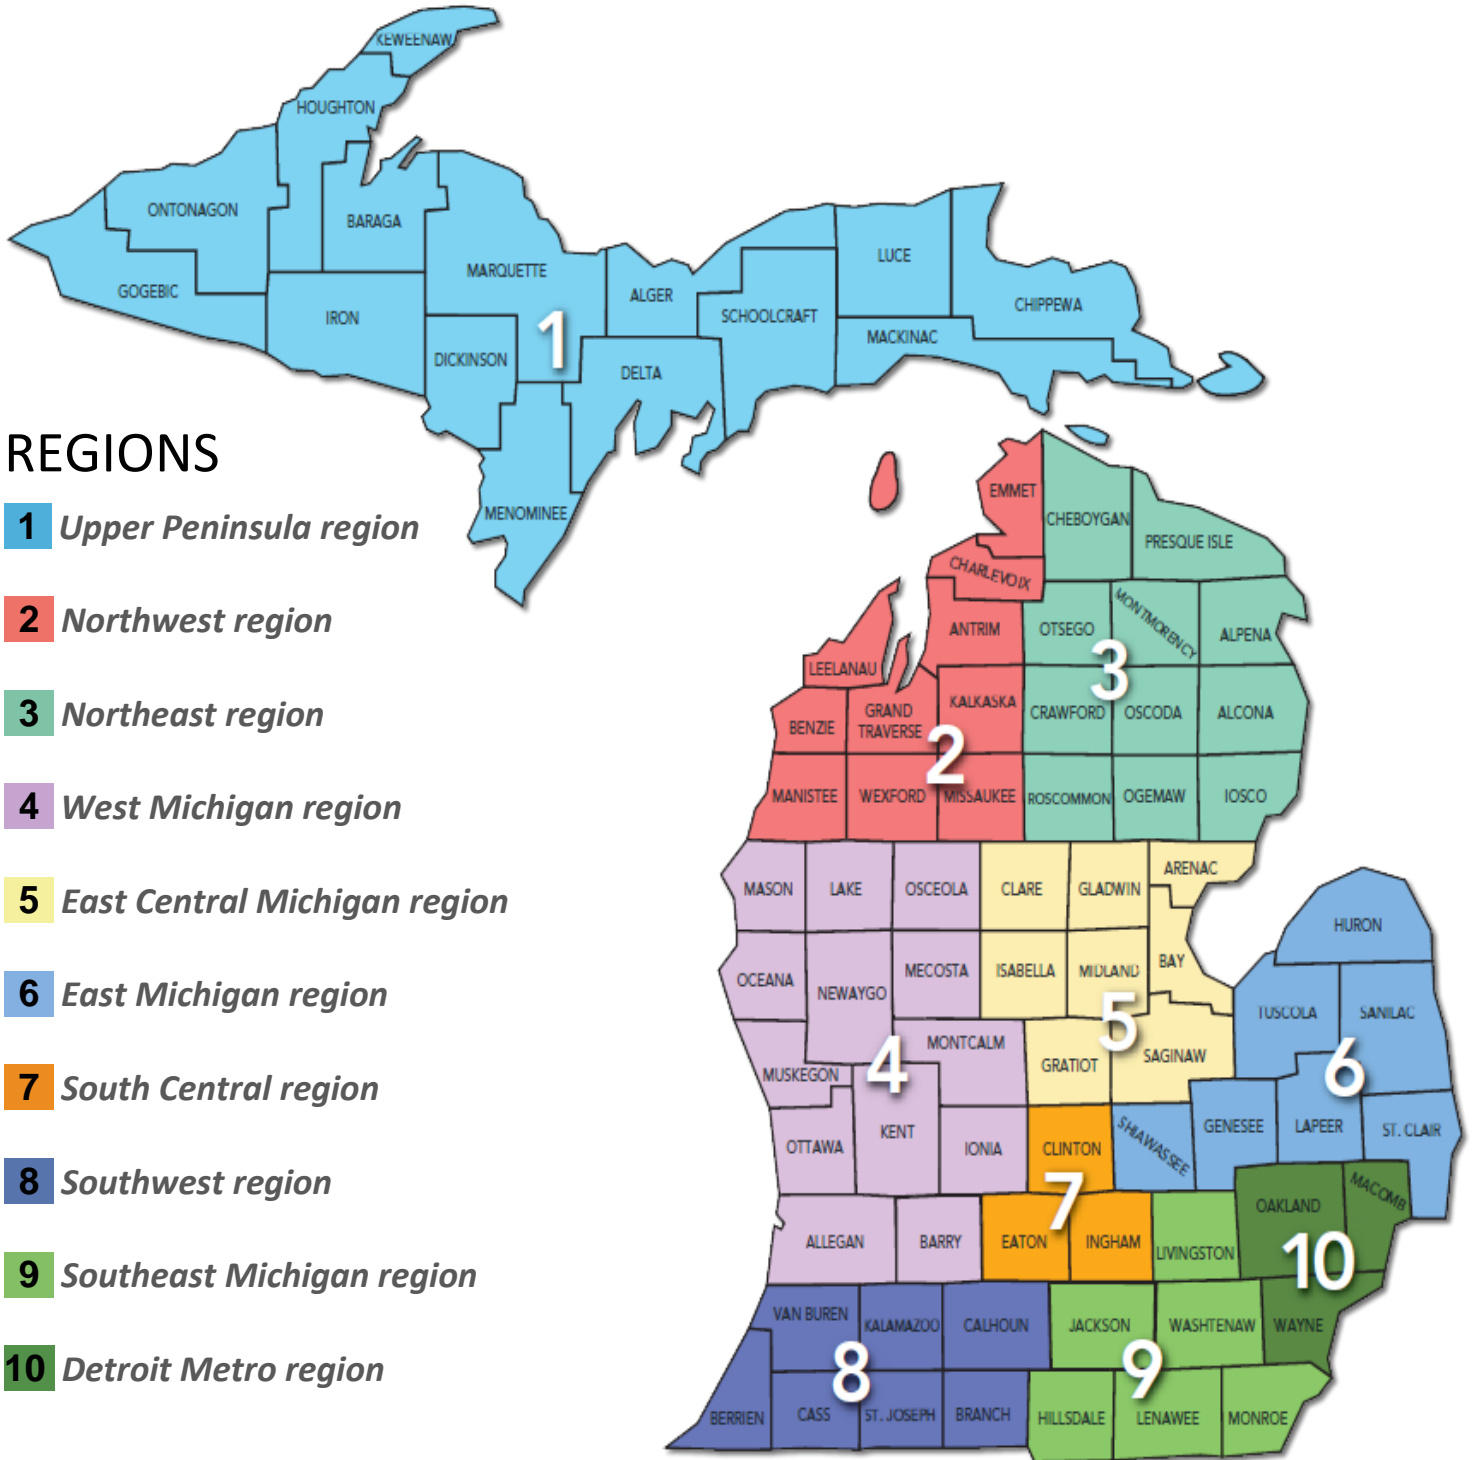

Business Resource Network (BRN) Contacts